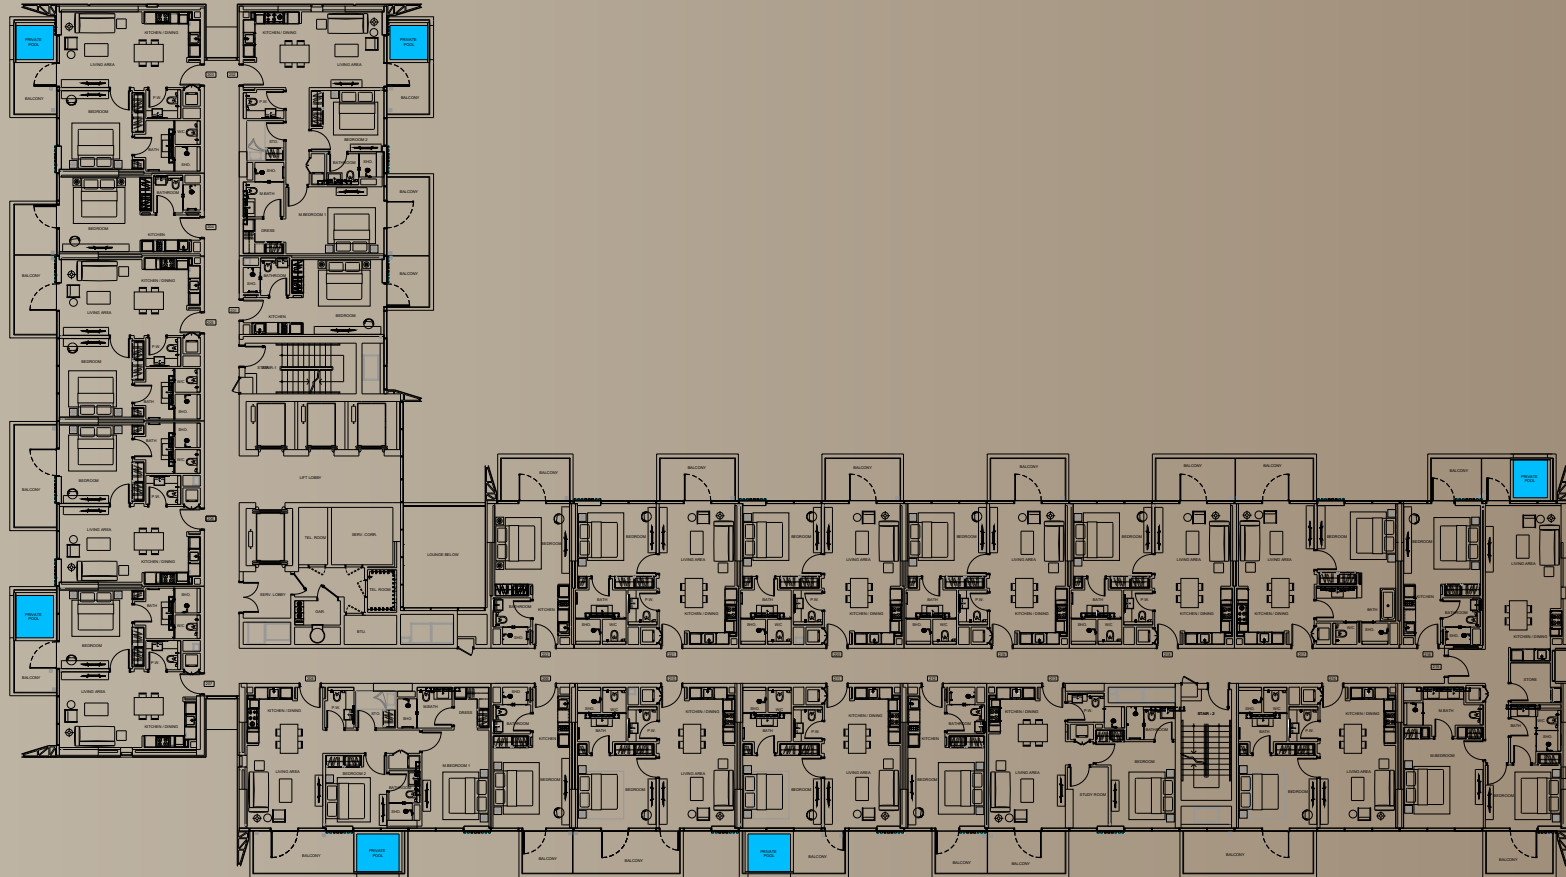

# BEVERLY GARDENS

BY AA HMB

---

DISCOVERY GARDEN, DUBAI

---

**FLOOR PLAN**

---

Office # 504/506, Prime Business Centre, Tower B , District 13, JVC, DUBAI, U.A.E

# BEVERLY GARDENS

**2,4,6,8,10 FLOOR**  
TYPICAL

# BEVERLY GARDENS

**3,5,7,9 FLOOR**  
TYPICAL