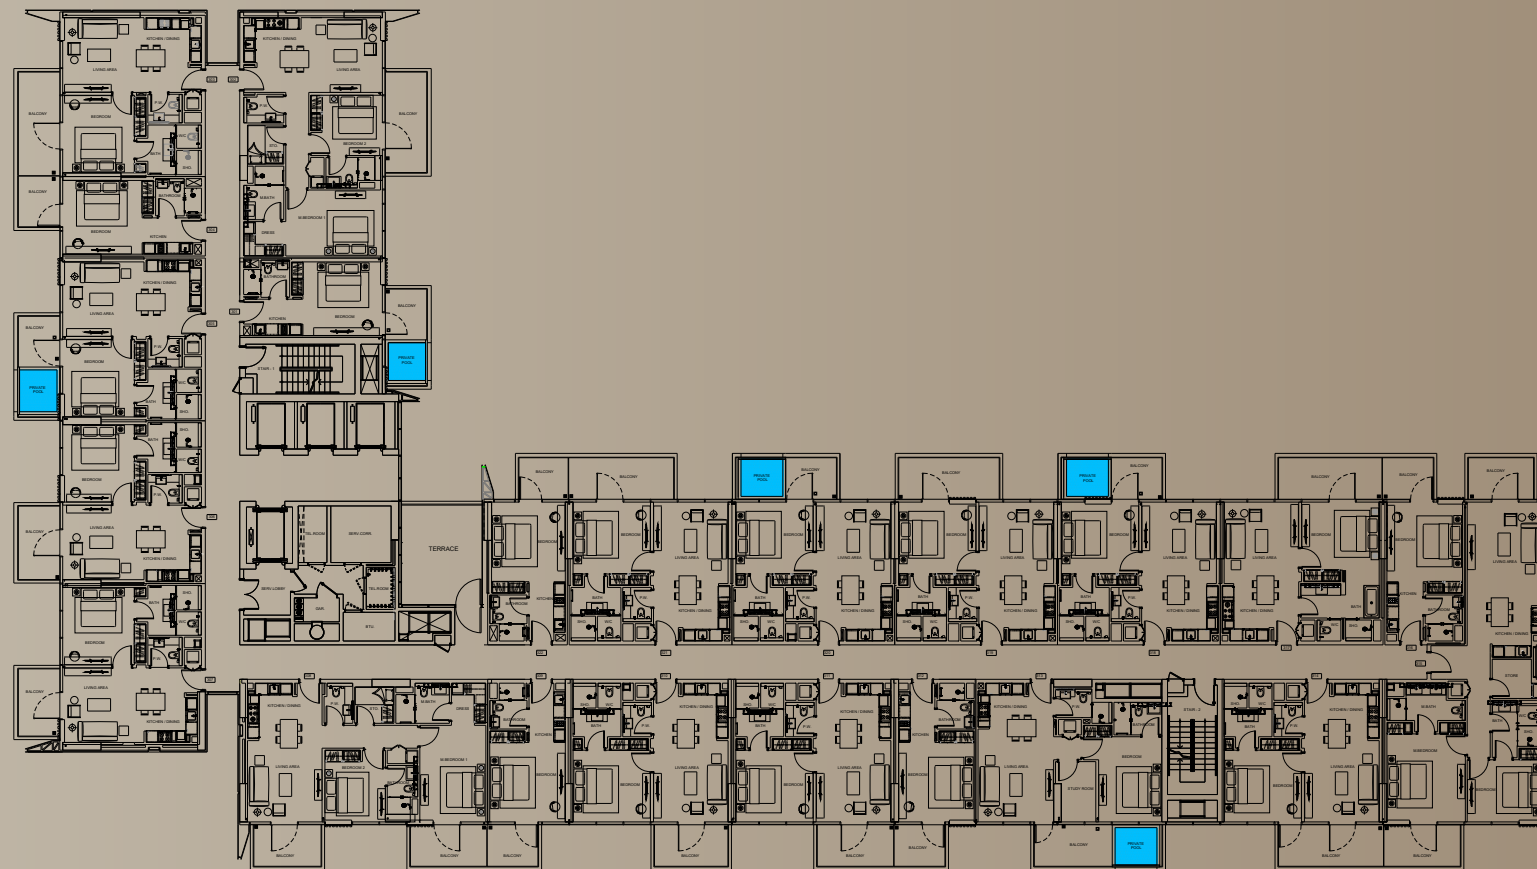

# BEVERLY GARDENS

BY AA HMB

---

DISCOVERY GARDEN, DUBAI

---

**FLOOR PLAN**

---

Office # 504/506, Prime Business Centre, Tower B , District 13, JVC, DUBAI, U.A.E

# BEVERLY GARDENS

**2,4,6,8,10 FLOOR**  
TYPICAL

# BEVERLY GARDENS

**3,5,7,9 FLOOR**  
TYPICAL