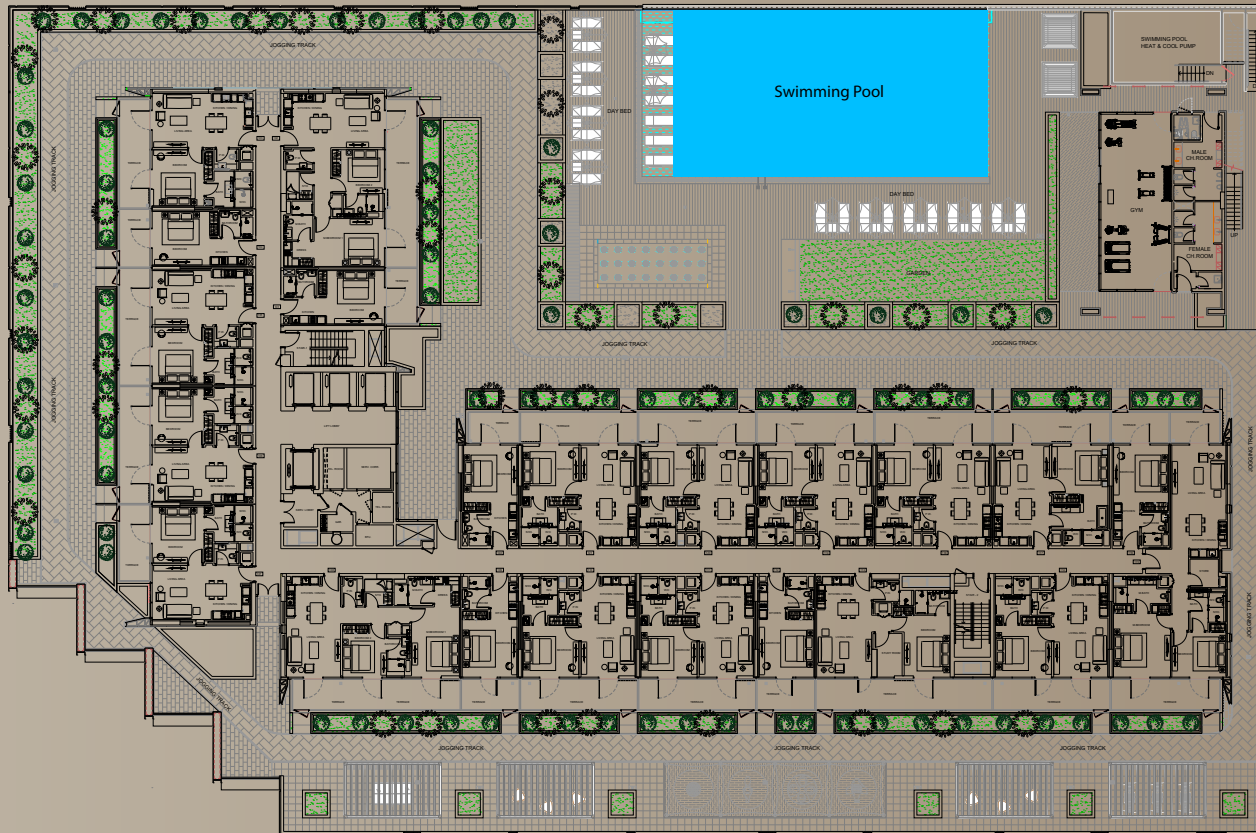

# BEVERLY GARDENS

BY AA HMB

---

DISCOVERY GARDEN, DUBAI

---

**FLOOR PLAN**

---

Office # 504/506, Prime Business Centre, Tower B , District 13, JVC, DUBAI, U.A.E

# BEVERLY GARDENS

**2,4,6,8,10 FLOOR**  
TYPICAL